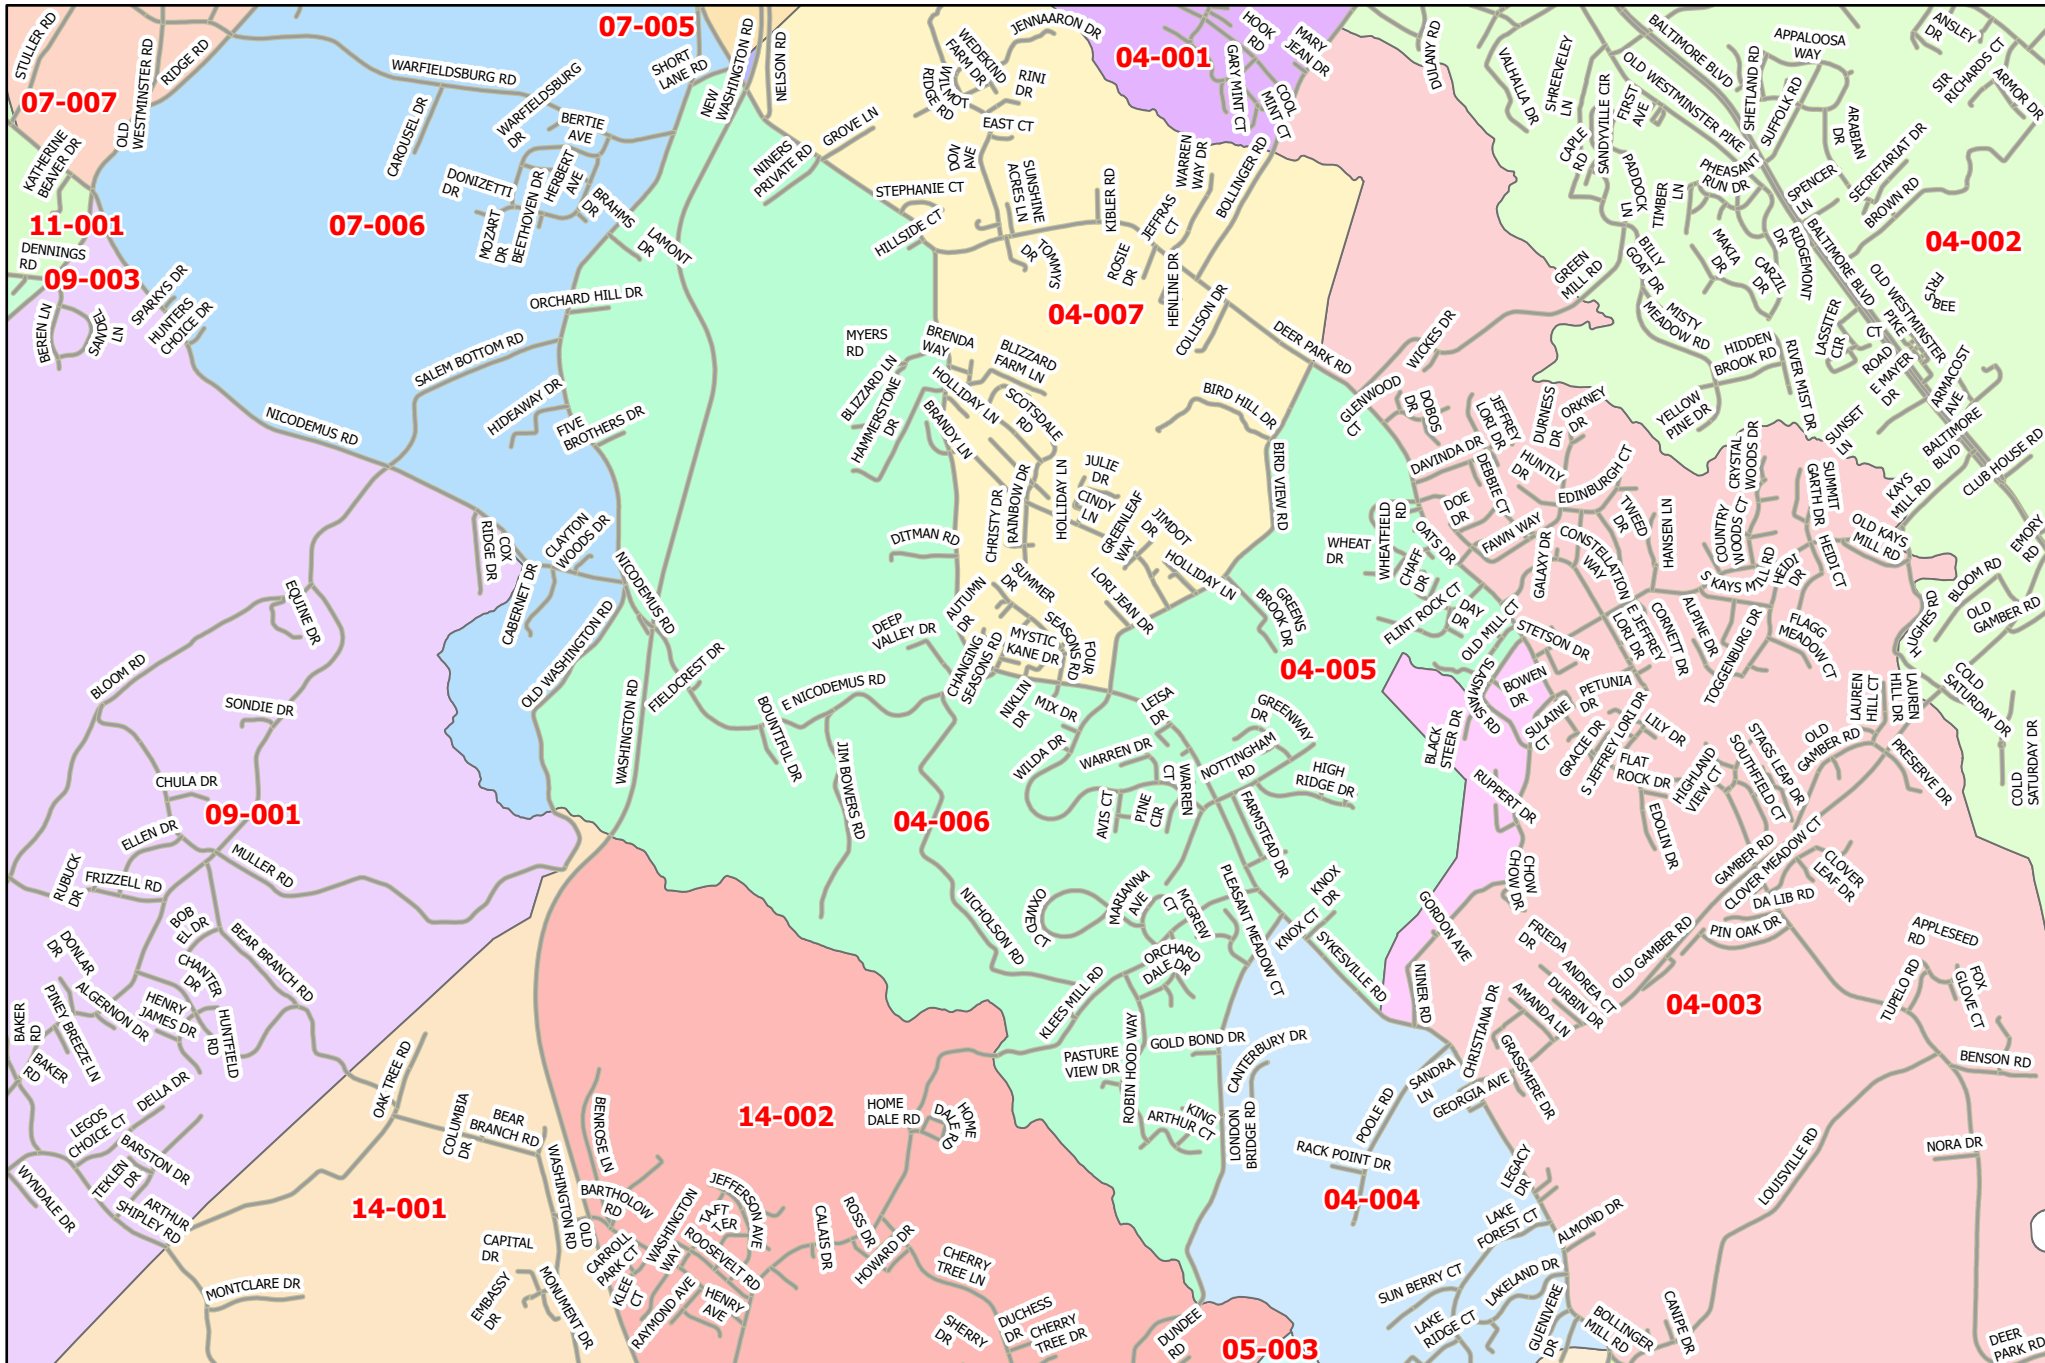

Election Precinct 4-006

This data is prepared by Carroll County for internal use and is made available because it is public information. Carroll County, its agencies or employees, do not warrant its accuracy or suitability for any purpose. The reader should contact appropriate regulating agencies to determine accuracy or suitability of the data for a particular use. Prepared by the Carroll County Bureau of Technology Services, GIS Division 4/18/2022